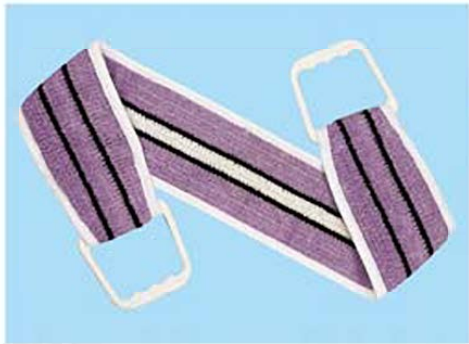

5109-2012
Plastic Fibre Long Belt
Size: 10x64cm
Packing: 70x50x50cm/150pcs 26/25kgs

5109-2011
Plastic Fibre Long Belt
Size: 10x64cm
Packing: 70x50x50cm/150pcs 26/25kgs