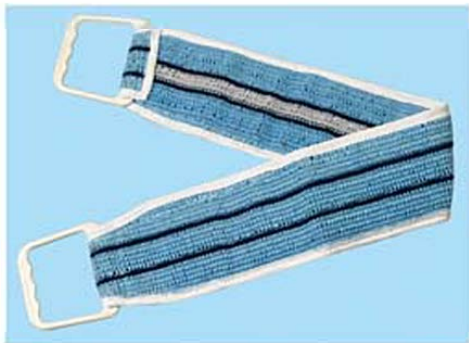

5109-2015
Plastic Fibre Long Belt
Size: 10x64cm
Packing: 70x50x50cm/150pcs 26/25kgs

5109-2014
Plastic Fibre Long Belt
Size: 10x64cm
Packing: 70x50x50cm/150pcs 26/25kgs